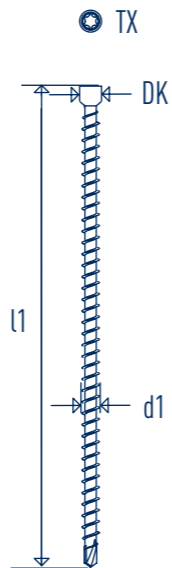

# GoFix® XB 8,0

GoFix® XB 8,0			
d1	l1	TX	DK
8,0	155	40	10
8,0	195	40	10
8,0	220	40	10
8,0	245	40	10
8,0	295	40	10
8,0	330	40	10
8,0	375	40	10
8,0	400	40	10

GoFix® XB 8,0		
d1	l1	AD 90
8,0	155	80
8,0	195	100
8,0	220	110
8,0	245	125
8,0	295	150
8,0	330	170
8,0	375	190
8,0	400	200

GoFix® XB 8,0		
d1	l1	AD 45
8,0	155	60
8,0	195	70
8,0	220	80
8,0	245	90
8,0	295	105
8,0	330	120
8,0	375	135
8,0	400	145

## GoFix® XB 8,0

Mehr Information zum Produkt!

MA Nr. 38641/16/1

GoFix® XB 8,0						
d1	l1	NT B	NT H	m	Rv	Av
8,0	195	70	140	70	24	20
8,0	220	70	160	80	24	20
8,0	245	70	180	90	24	20
8,0	295	70	220	110	24	20
8,0	330	70	240	120	24	20
8,0	375	70	270	135	24	20
8,0	400	70	290	145	24	20

www.sihga.com

GoFix® XB Setzlehre SL2

(A)

(C)

GoFix® XB Balkenhalter BH2

(B)

GoFix® XB Montagewinkel MW3/MW4

www.sihga.com