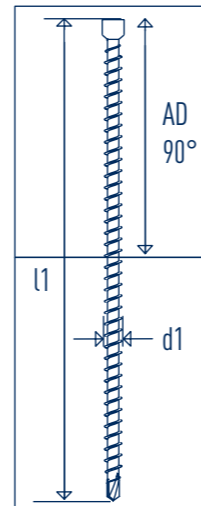

# GoFix® XB 8,0

GoFix® XB 8,0			
d1	l1	TX	DK
8,0	155	40	10
8,0	195	40	10
8,0	220	40	10
8,0	245	40	10
8,0	295	40	10
8,0	330	40	10
8,0	375	40	10
8,0	400	40	10

GoFix® XB 8,0		
d1	l1	AD 90
8,0	155	80
8,0	195	100
8,0	220	110
8,0	245	125
8,0	295	150
8,0	330	170
8,0	375	190
8,0	400	200

GoFix® XB 8,0		
d1	l1	AD 45
8,0	155	60
8,0	195	70
8,0	220	80
8,0	245	90
8,0	295	105
8,0	330	120
8,0	375	135
8,0	400	145

## GoFix® XB 8,0

Mehr Information zum Produkt!

MA Nr. 38641/16/1

GoFix® XB 8,0						
d1	l1	NT B	NT H	m	Rv	Av
8,0	195	70	140	70	24	20
8,0	220	70	160	80	24	20
8,0	245	70	180	90	24	20
8,0	295	70	220	110	24	20
8,0	330	70	240	120	24	20
8,0	375	70	270	135	24	20
8,0	400	70	290	145	24	20

www.sihga.com

GoFix® XB Setzlehre SL2

(A)

(C)

GoFix® XB Balkenhalter BH2

(B)

GoFix® XB Montagewinkel MW3/MW4

www.sihga.com