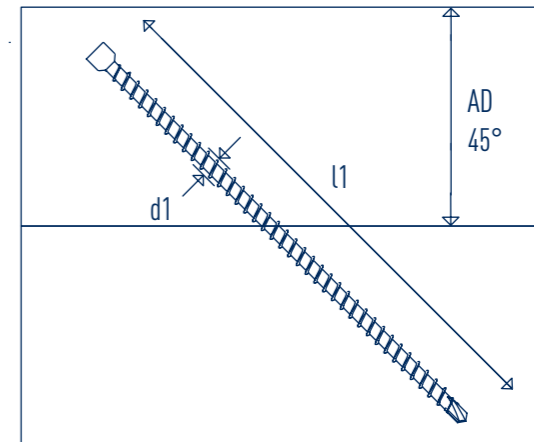

# GoFix® XB 8,0

GoFix® XB 8,0			
d1	l1	TX	DK
8,0	155	40	10
8,0	195	40	10
8,0	220	40	10
8,0	245	40	10
8,0	295	40	10
8,0	330	40	10
8,0	375	40	10
8,0	400	40	10

GoFix® XB 8,0		
d1	l1	AD 90
8,0	155	80
8,0	195	100
8,0	220	110
8,0	245	125
8,0	295	150
8,0	330	170
8,0	375	190
8,0	400	200

GoFix® XB 8,0		
d1	l1	AD 45
8,0	155	60
8,0	195	70
8,0	220	80
8,0	245	90
8,0	295	105
8,0	330	120
8,0	375	135
8,0	400	145

## GoFix® XB 8,0

Mehr Information zum Produkt!

MA Nr. 38641/16/1

GoFix® XB 8,0						
d1	l1	NT B	NT H	m	Rv	Av
8,0	195	70	140	70	24	20
8,0	220	70	160	80	24	20
8,0	245	70	180	90	24	20
8,0	295	70	220	110	24	20
8,0	330	70	240	120	24	20
8,0	375	70	270	135	24	20
8,0	400	70	290	145	24	20

GoFix® SK 6,0

(D)

Duo Bit TX 40 - 200 mm

(E)

A1

(B)

(D)

TAKE THE BEST