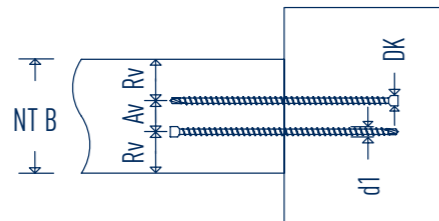

# GoFix® XB 8,0

GoFix® XB 8,0			
d1	l1	TX	DK
8,0	155	40	10
8,0	195	40	10
8,0	220	40	10
8,0	245	40	10
8,0	295	40	10
8,0	330	40	10
8,0	375	40	10
8,0	400	40	10

GoFix® XB 8,0		
d1	l1	AD 90
8,0	155	80
8,0	195	100
8,0	220	110
8,0	245	125
8,0	295	150
8,0	330	170
8,0	375	190
8,0	400	200

GoFix® XB 8,0		
d1	l1	AD 45
8,0	155	60
8,0	195	70
8,0	220	80
8,0	245	90
8,0	295	105
8,0	330	120
8,0	375	135
8,0	400	145

## GoFix® XB 8,0

Mehr Information zum Produkt!

MA Nr. 38641/16/1

GoFix® XB 8,0						
d1	l1	NT B	NT H	m	Rv	Av
8,0	195	70	140	70	24	20
8,0	220	70	160	80	24	20
8,0	245	70	180	90	24	20
8,0	295	70	220	110	24	20
8,0	330	70	240	120	24	20
8,0	375	70	270	135	24	20
8,0	400	70	290	145	24	20

GoFix® SK 6,0

(D)

Duo Bit TX 40 - 200 mm

(E)

A1

(B)

(D)

TAKE THE BEST