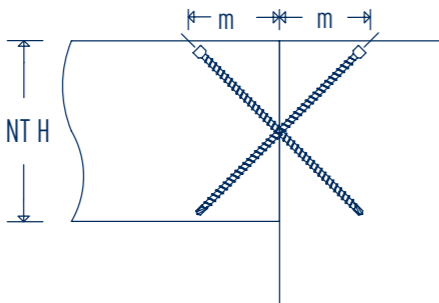

# GoFix® XB 8,0

GoFix® XB 8,0			
d1	l1	TX	DK
8,0	155	40	10
8,0	195	40	10
8,0	220	40	10
8,0	245	40	10
8,0	295	40	10
8,0	330	40	10
8,0	375	40	10
8,0	400	40	10

GoFix® XB 8,0		
d1	l1	AD 90
8,0	155	80
8,0	195	100
8,0	220	110
8,0	245	125
8,0	295	150
8,0	330	170
8,0	375	190
8,0	400	200

GoFix® XB 8,0		
d1	l1	AD 45
8,0	155	60
8,0	195	70
8,0	220	80
8,0	245	90
8,0	295	105
8,0	330	120
8,0	375	135
8,0	400	145

## GoFix® XB 8,0

Mehr Information zum Produkt!

MA Nr. 38641/16/1

GoFix® XB 8,0						
d1	l1	NT B	NT H	m	Rv	Av
8,0	195	70	140	70	24	20
8,0	220	70	160	80	24	20
8,0	245	70	180	90	24	20
8,0	295	70	220	110	24	20
8,0	330	70	240	120	24	20
8,0	375	70	270	135	24	20
8,0	400	70	290	145	24	20

GoFix® SK 6,0

(D)

Duo Bit TX 40 - 200 mm

(E)

A1

(B)

(D)

TAKE THE BEST