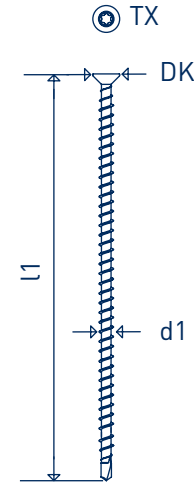

## GoFix® S+

d1	l1	TX	DK
8,0	95	40	15
8,0	125	40	15
8,0	155	40	15
8,0	195	40	15
8,0	220	40	15
8,0	245	40	15
8,0	270	40	15
8,0	295	40	15
8,0	330	40	15
8,0	375	40	15
8,0	400	40	15
8,0	430	40	15
8,0	480	40	15

## GoFix® S+

d1	l1	HD
8,0	95	100
8,0	125	130
8,0	155	160
8,0	195	200
8,0	220	230
8,0	245	250
8,0	270	280
8,0	295	300
8,0	330	340
8,0	375	380
8,0	400	410
8,0	430	440
8,0	480	490

TAKE THE BEST

GoFix® S+

d1	l1	HD
8,0	95	70
8,0	125	95
8,0	155	115
8,0	195	145
8,0	220	165
8,0	245	180
8,0	270	200
8,0	295	215
8,0	330	240
8,0	375	270
8,0	400	290
8,0	430	310
8,0	480	345