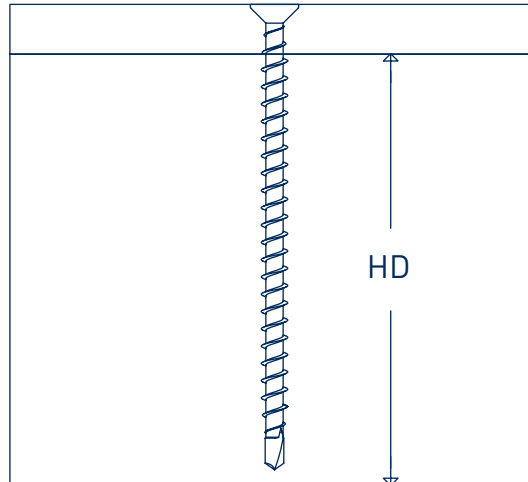

GoFix® S+

d1	l1	HD
8,0	95	100
8,0	125	130
8,0	155	160
8,0	195	200
8,0	220	230
8,0	245	250
8,0	270	280
8,0	295	300
8,0	330	340
8,0	375	380
8,0	400	410
8,0	430	440
8,0	480	490

TAKE THE BEST