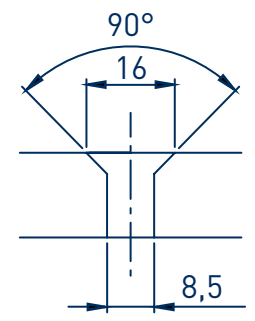

## GoFix® S+

d1	l1	HD
8,0	95	100
8,0	125	130
8,0	155	160
8,0	195	200
8,0	220	230
8,0	245	250
8,0	270	280
8,0	295	300
8,0	330	340
8,0	375	380
8,0	400	410
8,0	430	440
8,0	480	490

TAKE THE BEST

GoFix® S+

d1	l1	HD
8,0	95	70
8,0	125	95
8,0	155	115
8,0	195	145
8,0	220	165
8,0	245	180
8,0	270	200
8,0	295	215
8,0	330	240
8,0	375	270
8,0	400	290
8,0	430	310
8,0	480	345

1.

2.

3.

4.