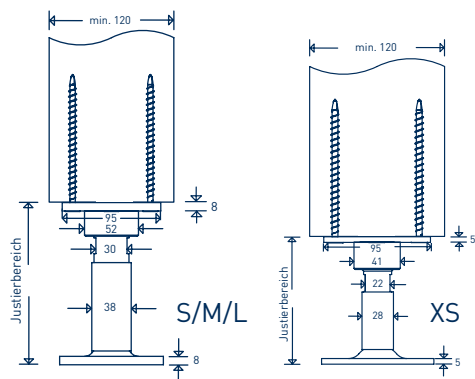

Herakulix® G

SIHGAFIX®

GoFix® S+

XS RG (115-155 mm)

XS QG (115-155 mm)

XS BG (99-136 mm)

M RG (155-220 mm)

M QG (155-220 mm)

M BG (137-202 mm)

L RG (220-350 mm)

L QG (220-350 mm)

Herakulix® GoFix® S+ Justierbereich Höhe [mm]

Type	Type	von	bis
XS RG	8 x 195	115	155
XS QG	8 x 195	115	155
XS BG	8 x 195	99	136
M RG	8 x 195	155	220
M QG	8 x 195	155	220
M BG	8 x 195	137	202
L QG	8 x 195	220	350
L RG	8 x 195	220	350

Type	SW
XS	22
S, M, L	30

8.

9.