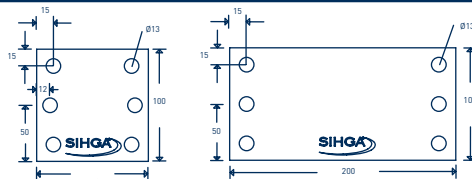

Herakulix® G

SIHGAFIX®

GoFix® S+

XS RG (115-155 mm)

XS QG (115-155 mm)

XS BG (99-136 mm)

M RG (155-220 mm)

M QG (155-220 mm)

M BG (137-202 mm)

L RG (220-350 mm)

L QG (220-350 mm)

Herakulix® GoFix® S+ Justierbereich Höhe [mm]

Type	Type	von	bis
XS RG	8 x 195	115	155
XS QG	8 x 195	115	155
XS BG	8 x 195	99	136
M RG	8 x 195	155	220
M QG	8 x 195	155	220
M BG	8 x 195	137	202
L QG	8 x 195	220	350
L RG	8 x 195	220	350