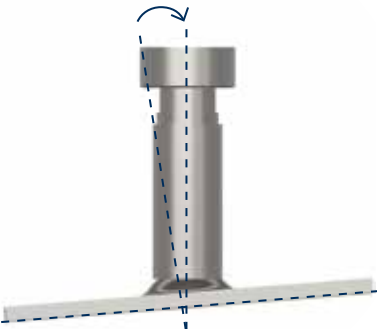

2.

3.

4 x GoFix® S+

4.

5.

6.

7.

Type	SW
XS	22
S, M, L	30

8.

9.