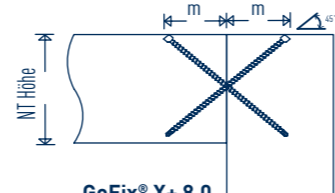

GoFix® X+ 8,0

SIHGAFIX®

GoFix® X+ 8,0			
d1	l1	TX	DK
8,0	155	40	10
8,0	195	40	10
8,0	220	40	10
8,0	245	40	10
8,0	270	40	10
8,0	295	40	10
8,0	330	40	10
8,0	375	40	10
8,0	400	40	10
8,0	430	40	10
8,0	480	40	10

GoFix® X+ 8,0		
d1	l1	AD 90
8,0	155	80
8,0	195	100
8,0	220	110
8,0	245	125
8,0	270	135
8,0	295	150
8,0	330	170
8,0	375	190
8,0	400	200
8,0	430	215
8,0	480	240

GoFix® X+ 8,0		
d1	l1	AD 45
8,0	155	60
8,0	195	70
8,0	220	80
8,0	245	90
8,0	270	95
8,0	295	105
8,0	330	120
8,0	375	135
8,0	400	145
8,0	430	155
8,0	480	170

MA Nr. 38313/26/2

GoFix® X+ 8,0							
d1	l1	NT B	NT H	m	Rv	Av1	Av2
8,0	220	64	160	80	24	12	40
8,0	245	64	180	90	24	12	40
8,0	270	64	200	100	24	12	40
8,0	295	64	220	110	24	12	40
8,0	330	64	240	120	24	12	40
8,0	375	64	270	135	24	12	40
8,0	400	64	290	145	24	12	40
8,0	430	64	310	155	24	12	40
8,0	480	64	350	170	24	12	40