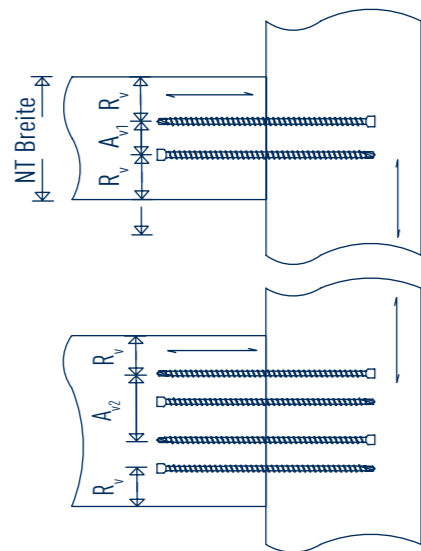

GoFix® X+ 8,0

SIHGAFIX®

GoFix® X+ 8,0			
d1	l1	TX	DK
8,0	155	40	10
8,0	195	40	10
8,0	220	40	10
8,0	245	40	10
8,0	270	40	10
8,0	295	40	10
8,0	330	40	10
8,0	375	40	10
8,0	400	40	10
8,0	430	40	10
8,0	480	40	10

GoFix® X+ 8,0		
d1	l1	AD 90
8,0	155	80
8,0	195	100
8,0	220	110
8,0	245	125
8,0	270	135
8,0	295	150
8,0	330	170
8,0	375	190
8,0	400	200
8,0	430	215
8,0	480	240

GoFix® X+ 8,0		
d1	l1	AD 45
8,0	155	60
8,0	195	70
8,0	220	80
8,0	245	90
8,0	270	95
8,0	295	105
8,0	330	120
8,0	375	135
8,0	400	145
8,0	430	155
8,0	480	170

MA Nr. 38313/26/2

GoFix® X+ 8,0							
d1	l1	NT B	NT H	m	Rv	Av1	Av2
8,0	220	64	160	80	24	12	40
8,0	245	64	180	90	24	12	40
8,0	270	64	200	100	24	12	40
8,0	295	64	220	110	24	12	40
8,0	330	64	240	120	24	12	40
8,0	375	64	270	135	24	12	40
8,0	400	64	290	145	24	12	40
8,0	430	64	310	155	24	12	40
8,0	480	64	350	170	24	12	40