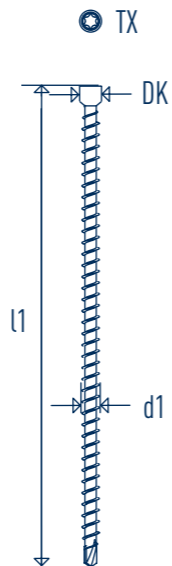

GoFix® X+ 8,0

SIHGAFIX®

GoFix® X+ 8,0			
d1	l1	TX	DK
8,0	155	40	10
8,0	195	40	10
8,0	220	40	10
8,0	245	40	10
8,0	270	40	10
8,0	295	40	10
8,0	330	40	10
8,0	375	40	10
8,0	400	40	10
8,0	430	40	10
8,0	480	40	10

GoFix® X+ 8,0		
d1	l1	AD 90
8,0	155	80
8,0	195	100
8,0	220	110
8,0	245	125
8,0	270	135
8,0	295	150
8,0	330	170
8,0	375	190
8,0	400	200
8,0	430	215
8,0	480	240

GoFix® X+ 8,0		
d1	l1	AD 45
8,0	155	60
8,0	195	70
8,0	220	80
8,0	245	90
8,0	270	95
8,0	295	105
8,0	330	120
8,0	375	135
8,0	400	145
8,0	430	155
8,0	480	170

MA Nr. 38313/26/2

GoFix® X+ 8,0							
d1	l1	NT B	NT H	m	Rv	Av1	Av2
8,0	220	64	160	80	24	12	40
8,0	245	64	180	90	24	12	40
8,0	270	64	200	100	24	12	40
8,0	295	64	220	110	24	12	40
8,0	330	64	240	120	24	12	40
8,0	375	64	270	135	24	12	40
8,0	400	64	290	145	24	12	40
8,0	430	64	310	155	24	12	40
8,0	480	64	350	170	24	12	40

www.sihga.com

GoFix® X+ Setzlehre SL2

(B)

GoFix® X+ Balkenhalter BH2

GoFix® X+ Montagewinkel MW3/MW4

www.sihga.com

GoFix® SK 6,0

(E)