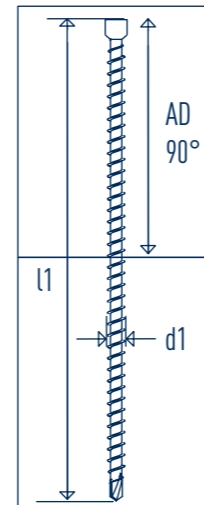

GoFix® X+ 8,0

SIHGAFIX®

GoFix® X+ 8,0			
d1	l1	TX	DK
8,0	155	40	10
8,0	195	40	10
8,0	220	40	10
8,0	245	40	10
8,0	270	40	10
8,0	295	40	10
8,0	330	40	10
8,0	375	40	10
8,0	400	40	10
8,0	430	40	10
8,0	480	40	10

GoFix® X+ 8,0		
d1	l1	AD 90
8,0	155	80
8,0	195	100
8,0	220	110
8,0	245	125
8,0	270	135
8,0	295	150
8,0	330	170
8,0	375	190
8,0	400	200
8,0	430	215
8,0	480	240

GoFix® X+ 8,0		
d1	l1	AD 45
8,0	155	60
8,0	195	70
8,0	220	80
8,0	245	90
8,0	270	95
8,0	295	105
8,0	330	120
8,0	375	135
8,0	400	145
8,0	430	155
8,0	480	170

MA Nr. 38313/26/2

GoFix® X+ 8,0							
d1	l1	NT B	NT H	m	Rv	Av1	Av2
8,0	220	64	160	80	24	12	40
8,0	245	64	180	90	24	12	40
8,0	270	64	200	100	24	12	40
8,0	295	64	220	110	24	12	40
8,0	330	64	240	120	24	12	40
8,0	375	64	270	135	24	12	40
8,0	400	64	290	145	24	12	40
8,0	430	64	310	155	24	12	40
8,0	480	64	350	170	24	12	40