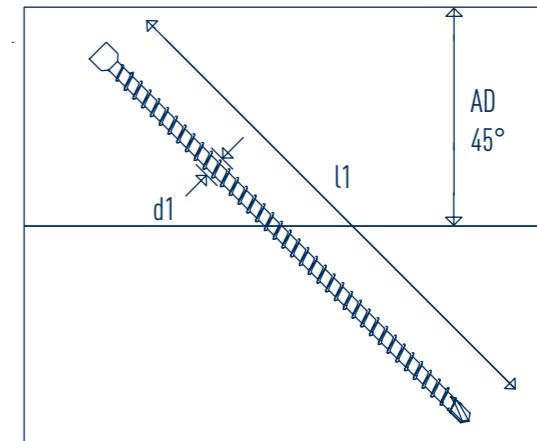

GoFix® X+ 8,0

SIHGAFIX®

GoFix® X+ 8,0			
d1	l1	TX	DK
8,0	155	40	10
8,0	195	40	10
8,0	220	40	10
8,0	245	40	10
8,0	270	40	10
8,0	295	40	10
8,0	330	40	10
8,0	375	40	10
8,0	400	40	10
8,0	430	40	10
8,0	480	40	10

GoFix® X+ 8,0		
d1	l1	AD 90
8,0	155	80
8,0	195	100
8,0	220	110
8,0	245	125
8,0	270	135
8,0	295	150
8,0	330	170
8,0	375	190
8,0	400	200
8,0	430	215
8,0	480	240

GoFix® X+ 8,0		
d1	l1	AD 45
8,0	155	60
8,0	195	70
8,0	220	80
8,0	245	90
8,0	270	95
8,0	295	105
8,0	330	120
8,0	375	135
8,0	400	145
8,0	430	155
8,0	480	170

MA Nr. 38313/26/2

GoFix® X+ 8,0							
d1	l1	NT B	NT H	m	Rv	Av1	Av2
8,0	220	64	160	80	24	12	40
8,0	245	64	180	90	24	12	40
8,0	270	64	200	100	24	12	40
8,0	295	64	220	110	24	12	40
8,0	330	64	240	120	24	12	40
8,0	375	64	270	135	24	12	40
8,0	400	64	290	145	24	12	40
8,0	430	64	310	155	24	12	40
8,0	480	64	350	170	24	12	40