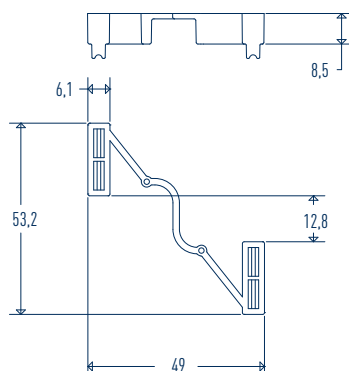

TefaFlex® T

TECHNICAL DATA SHEET

SIHGA®		TefaFlex® T		
montagepack	PU	Length [mm]	Width [mm]	Height [mm]
52036	300	53,2	49	8,5

DETAILS

- takes up the axial displacement of the TefaFix® T effortlessly
- minimum contact area of the boards in case of visible screwing, allows bowling up to the planks stress-free
- One piece of TefaFlex® T is required per plank joint.