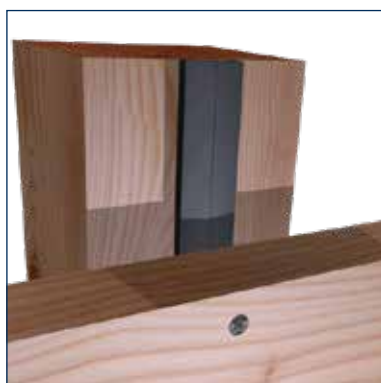

KompeFix® II KF

TECHNICAL DATA SHEET

SIHGA® montagepack		Dimension KompeFix®	Dimension [mm]		
Art. No.	PU	Type	Width	Height	Length
41006	8 x 4,5 m	II KF	21	8	4500

DETAILS

- universal, constructive wood protection for facades with height 8 mm and width 21 mm
- fast and easy, can be fixed as desired (screwable) and cut to length

DETAILS

- monitored production from polyvinyl chloride
- universal, constructive wood protection for terraces with height 8 mm and width 21 mm; creates distance between the woods; thereby allowing them to breathe and increasing their lifespan
- compensates for the swelling and shrinkage of the timber
- quantity calculation per m²= 1 : distance substructure [m] : 4,5