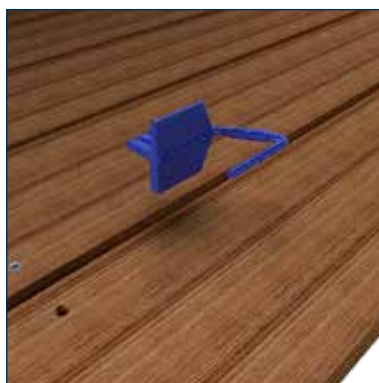

FugiFix[®] FF

TECHNICAL DATA SHEET

SIHGA [®]		Dimension	Joint Widths
montagepack		FugiFix [®]	
Art. No.	PU	Type	[mm]
34966	5	FF	5, 6, 7, 8

DETAILS

- universal joint spacer for facades
- facade: joint widths of 8 mm can be set quickly
- terrace: joint widths of optionally 5, 6, 7 and 8 mm can be set quickly