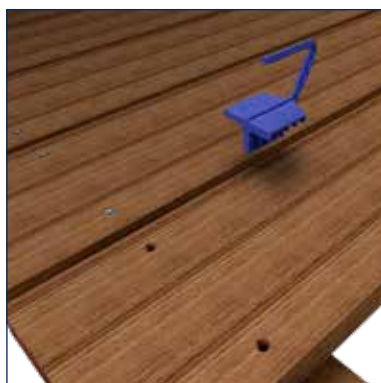

FugiFix[®] FF

TECHNICAL DATA SHEET

SIHGA [®]		Dimension	Joint Widths
montagepack		FugiFix [®]	
Art. No.	PU	Type	[mm]
34966	5	FF	5, 6, 7, 8

DETAILS

- universal joint spacer for facades
- facade: joint widths of 8 mm can be set quickly
- terrace: joint widths of optionally 5, 6, 7 and 8 mm can be set quickly