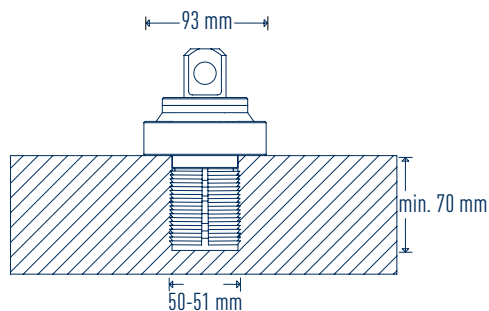

Pick PSA

TECHNICAL DATA SHEET

SIHGA®

System Kit Pick PSA

Art. No.	PU
----------	----

49231	1
-------	---

DETAILS

- protecting yourself and your employees from injury does not get any simpler than this
- if the wooden elements have already been lifted with the Sihga Pick, there are already sufficient holes available
- no time-consuming installation and deinstallation necessary
- applicable for beam ceilings and beard locking slabs
- tested by TÜV Austria