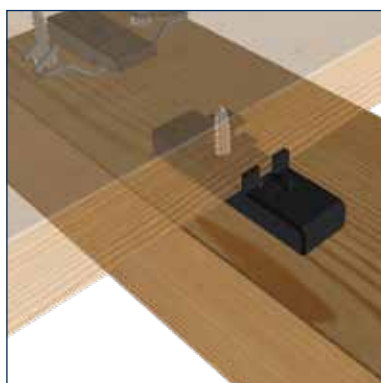

GleitFix® AE

TECHNICAL DATA SHEET

SIHGA® montagepack		Dimension GleitFix® AE	Plank Thickness min. [mm]
Art. No.	PU	Type	
34626	24	AE 17	19
34656	24	AE 22	24
34686	24	AE 28	30
34726	24	AE 17 CS	19
34756	24	AE 22 CS	24
34786	24	AE 28 CS	30

BohrFix® FB
 Ø 4,2 x 17/22/28

DETAILS

- screw-fastening of start and end planks invisible
- planks remain undamaged on all visible surfaces
- special compensation system compensates for the natural swelling and shrinkage of the planks
- optionally also with tested stainless steel system screws with drill bit in A4 (GleitFix® AE CS)