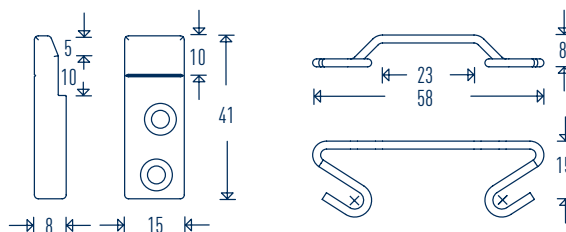

GleitFix® AE

TECHNICAL DATA SHEET

SIHGA® montagepack		Dimension GleitFix® AE	Plank Thickness min. [mm]
Art. No.	PU	Type	
34626	24	AE 17	19
34656	24	AE 22	24
34686	24	AE 28	30
34726	24	AE 17 CS	19
34756	24	AE 22 CS	24
34786	24	AE 28 CS	30

BohrFix® FB
 Ø 4,2 x 17/22/28

DETAILS

- screw-fastening of start and end planks invisible
- planks remain undamaged on all visible surfaces
- special compensation system compensates for the natural swelling and shrinkage of the planks
- optionally also with tested stainless steel system screws with drill bit in A4 (GleitFix® AE CS)