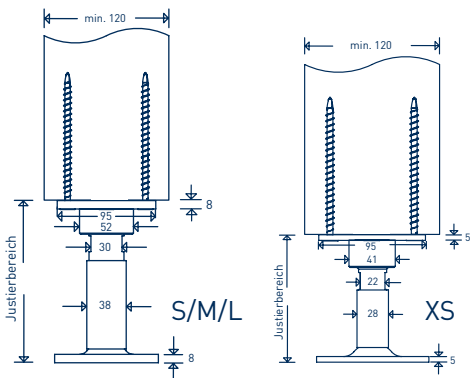

## Herakulix® G

XS RG (115-155 mm)

XS QG (115-155 mm)

XS BG (99-136 mm)

M RG (155-220 mm)

M QG (155-220 mm)

M BG (137-202 mm)

L RG (220-350 mm)

L QG (220-350 mm)

### Herakulix® GoFix® S+ Justierbereich Höhe [mm]

Type	Type	von	bis
XS RG	8 x 195	115	155
XS QG	8 x 195	115	155
XS BG	8 x 195	99	136
M RG	8 x 195	155	220
M QG	8 x 195	155	220
M BG	8 x 195	137	202
L QG	8 x 195	220	350
L RG	8 x 195	220	350

Type	SW
XS	22
S, M, L	30

8.

9.