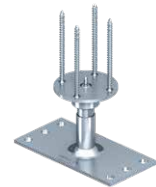

## Herakulix® G

XS RG (115-155 mm)

XS QG (115-155 mm)

XS BG (99-136 mm)

M RG (155-220 mm)

M QG (155-220 mm)

M BG (137-202 mm)

L RG (220-350 mm)

### Herakulix® GoFix® S+ Justierbereich Höhe [mm]

Type	Type	von	bis
XS RG	8 x 195	115	155
XS QG	8 x 195	115	155
XS BG	8 x 195	99	136
M RG	8 x 195	155	220
M QG	8 x 195	155	220
M BG	8 x 195	137	202
L QG	8 x 195	220	350
L RG	8 x 195	220	350