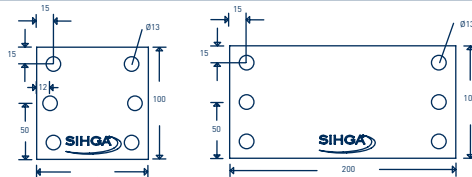

## Herakulix® G

XS RG (115-155 mm)

XS QG (115-155 mm)

XS BG (99-136 mm)

M RG (155-220 mm)

M QG (155-220 mm)

M BG (137-202 mm)

L RG (220-350 mm)

L QG (220-350 mm)

### Herakulix® GoFix® S+ Justierbereich Höhe [mm]

Type	Type	von	bis
XS RG	8 x 195	115	155
XS QG	8 x 195	115	155
XS BG	8 x 195	99	136
M RG	8 x 195	155	220
M QG	8 x 195	155	220
M BG	8 x 195	137	202
L QG	8 x 195	220	350
L RG	8 x 195	220	350