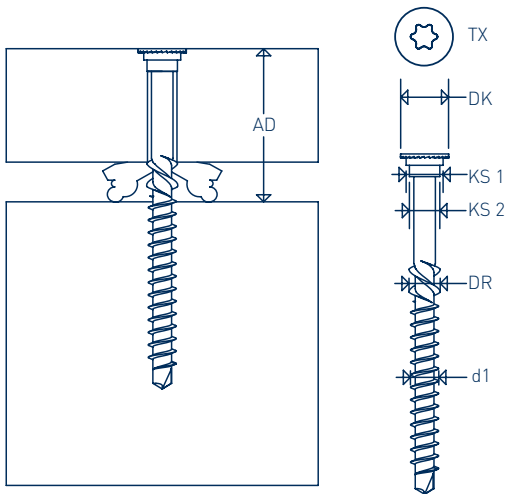

TeFix®

d1	TX	DK	KS 1	KS 2	DR
5,0	20	8,5	6,5	5,4	5,4

montagepack		TeFix®	AD
VE	d1 x L	[mm]	
200	5,0 x 45	18	
200	5,0 x 50	24	
200	5,0 x 60	27	
200	5,0 x 70	30	
200	5,0 x 80	34	
200	5,0 x 90	37	
200	5,0 x 100	40