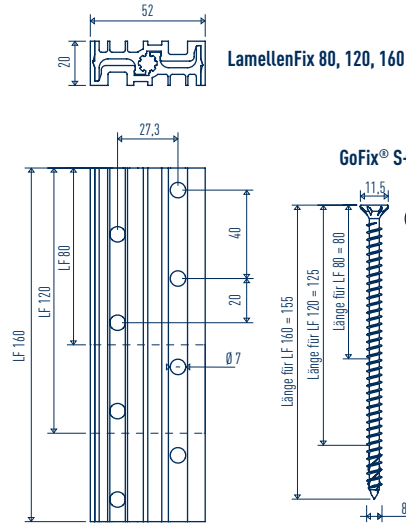

LamellenFix 80, 120, 160