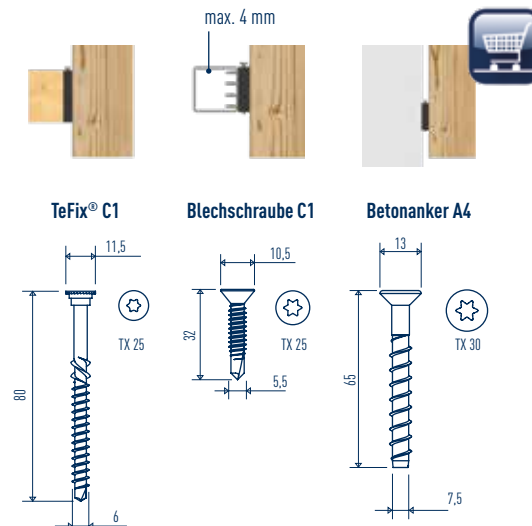

LamellenFix 80, 120, 160