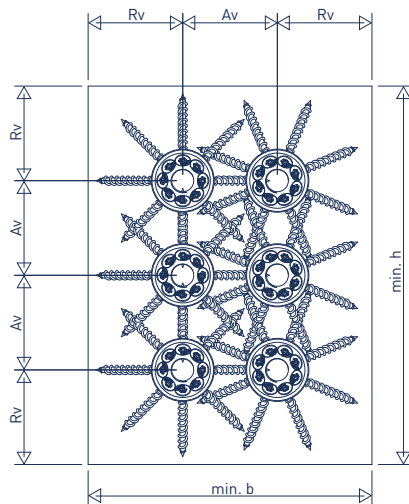

IdeFix® IFK

GoFix® HK

SIHGAFIX®

IdeFix® IFK	dc	AG	H	S
Type	[mm]	[mm]	[mm]	[mm]
304/306/308	30	M 12	20	12,5
406/408/410	40	M 16	25	16,5

IdeFix® IFK GoFix® HK Rv/Av min. b / min. h

Type	[mm]	[mm]	[mm]
304	5,0 x 40	50	100
306	5,0 x 60	60	120
308	5,0 x 80	70	140
406	6,0 x 60	60	120
408	6,0 x 80	80	160
410	6,0 x 100	90	180